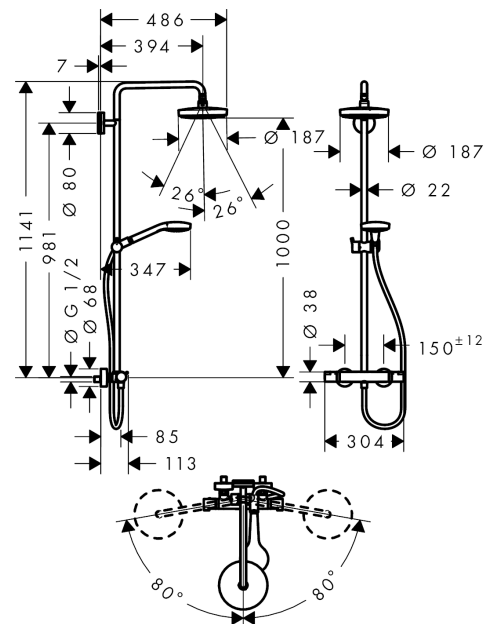

##### product features

- overhead shower Croma Select S 180 2jet
- shower head size: 180 mm
- overhead shower angle adjustable
- spray type: Rain, IntenseRain
- convenient diversion via Select button
- flow rate IntenseRain spray (at 0.3 MPa): 16 l/min
- flow rate Rain spray (at 0.3 MPa): 16 l/min
- operating pressure: min. 0.15 MPa/max. 1.0 MPa
- shower arm length: 400 mm
- swivel shower arm
- thermostat Ecostat Comfort
- safety lock at 40° C
- adjustable hot water limitation
- outlets controlled via turning handle
- installation type: exposed installation
- height-adjustable hand shower holder

##### consists of

- Isiflex shower hose 1.60 m (#28276XXX)
- Croma Select S 180 2jet overhead shower (#26522XXX)
- Croma Select S Multi hand shower (#26800XXX)

#### Scale drawing

**Croma Select S**  
**Croma Select S 180 2jet Showerpipe**

Surfaces: **white/chrome** Article Number: **27253400**

**Flowchart**

**Croma Select S**  
**Croma Select S 180 2jet Showerpipe**  
 Surfaces: **white/chrome** Article Number: **27253400**