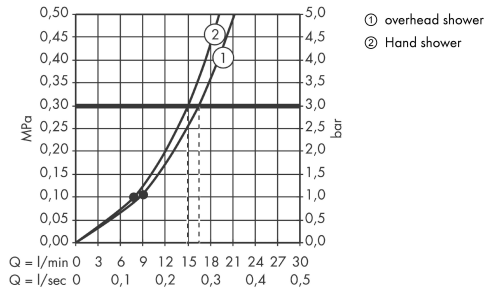

##### product features

- overhead shower Croma Select S 180 2jet
- shower head size: 180 mm
- overhead shower angle adjustable
- spray type: Rain, IntenseRain
- convenient diversion via Select button
- flow rate IntenseRain spray (at 0.3 MPa): 16 l/min
- flow rate Rain spray (at 0.3 MPa): 16 l/min
- operating pressure: min. 0.15 MPa/max. 1.0 MPa
- shower arm length: 400 mm
- swivel shower arm
- thermostat Ecostat Comfort
- safety lock at 40° C
- adjustable hot water limitation
- outlets controlled via turning handle
- installation type: exposed installation
- height-adjustable hand shower holder

#### Scale drawing

**Croma Select S**  
**Croma Select S 180 2jet Showerpipe**

Surfaces: **white/chrome** Article Number: **27253400**

**Flowchart**

**Croma Select S**  
**Croma Select S 180 2jet Showerpipe**  
 Surfaces: **white/chrome** Article Number: **27253400**